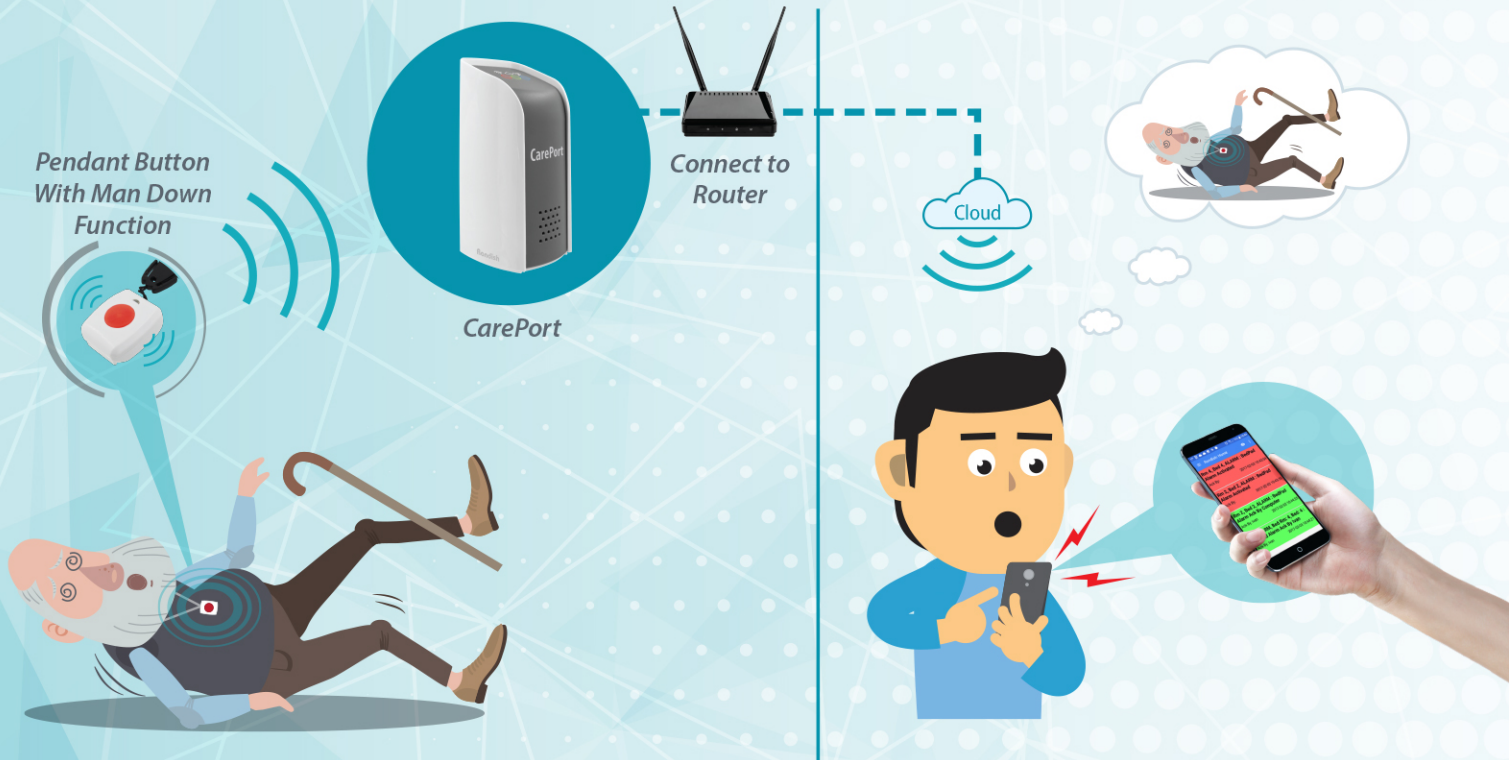

# CAREPORT

Care for your loved one through your smartphone

## Wireless Devices

Floor Mat

Motion Sensor

Door Contact

Pendant Button With Man Down Function

Bed Pressure Pad

Bathroom Alarm

- By connecting CarePort with your router at home, alerts can be sent to your smartphone via the Cloud
- Suitable for individual home use
- Allows family members to monitor their seniors at home with their smartphones
- All alerts and calls are received and managed by you on the phone
- Easy to set up by just scanning QR codes at the back of the unit
- Special feature like Man-down function is available on pendant transmitters
- It works with our other wireless devices to help monitor your loved one